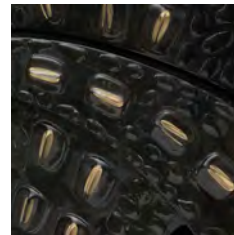

EXPANDED FINISHES

LAVA BRASS

LAVA STAINLESS

HAND-ETCHED
BRASS

HORNBACK
BRASS

HORNBACK
BRONZE

HORNBACK
PARCHMENT

AQUA
BRASS

AQUA
STAINLESS

AQUA-RESIN

BRASS INLAY
MIRROR

OMBRE MIRROR
(Green)

OMBRE MIRROR
(Blue)

REVERSE-GREY
PARCHMENT

REVERSE-TAN
PARCHMENT