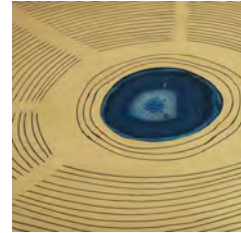

EXPANDED FINISHES

LAVA BRASS

LAVA STAINLESS

HAND-ETCHED
BRASS

HORNBACK
BRASS

HORNBACK
BRONZE

HORNBACK
PARCHMENT

AQUA
BRASS

AQUA
STAINLESS

AQUA-RESIN

BRASS INLAY
MIRROR

OMBRE MIRROR
(Green)

OMBRE MIRROR
(Blue)

REVERSE-GREY
PARCHMENT

REVERSE-TAN
PARCHMENT